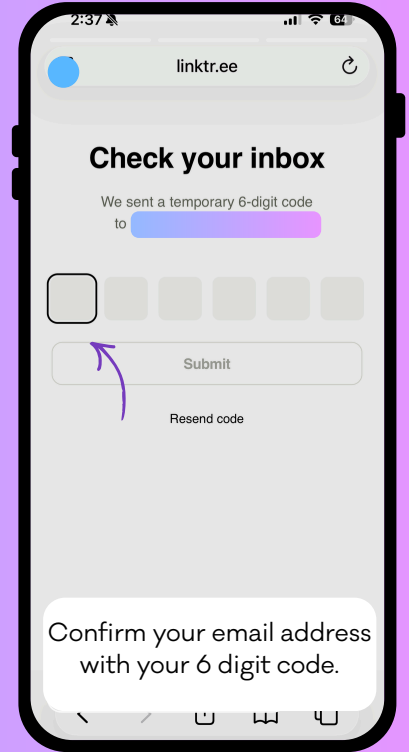

# Creating a LinkTree

Use the following steps to create your own LinkTree account on <https://linktr.ee/>

Go to LinkTree and add a name into the text box.

Add your email address to claim your LinkTree name.

Confirm your email address with your 6 digit code.

Confirm your username, making sure it is easy to remember.

Tap "Skip" and choose the FREE plan.

Choose the best type of account that you want to create.