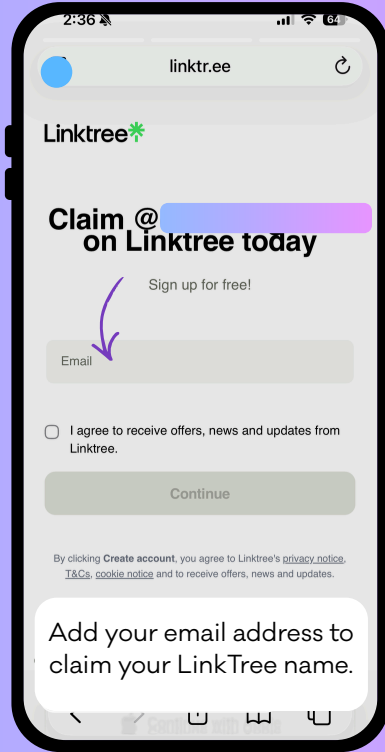

# Creating a LinkTree

Use the following steps to create your own LinkTree account on <https://linktr.ee/>

Go to LinkTree and add a name into the text box.

Add your email address to claim your LinkTree name.

Confirm your email address with your 6 digit code.

Confirm your username, making sure it is easy to remember.

Tap "Skip" and choose the FREE plan.

Choose the best type of account that you want to create.