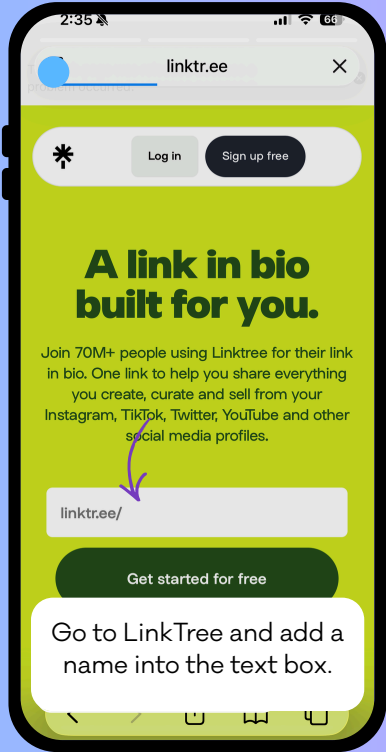

# Creating a LinkTree

Use the following steps to create your own LinkTree account on <https://linktr.ee/>

Go to LinkTree and add a name into the text box.

Add your email address to claim your LinkTree name.

Confirm your email address with your 6 digit code.

Confirm your username, making sure it is easy to remember.

Tap "Skip" and choose the FREE plan.

Choose the best type of account that you want to create.