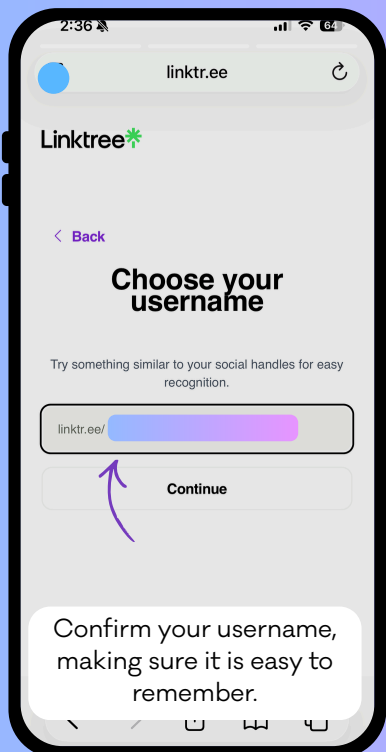

# Creating a LinkTree

Use the following steps to create your own LinkTree account on <https://linktr.ee/>

Go to LinkTree and add a name into the text box.

Add your email address to claim your LinkTree name.

Confirm your email address with your 6 digit code.

Confirm your username, making sure it is easy to remember.

Tap "Skip" and choose the FREE plan.

Choose the best type of account that you want to create.